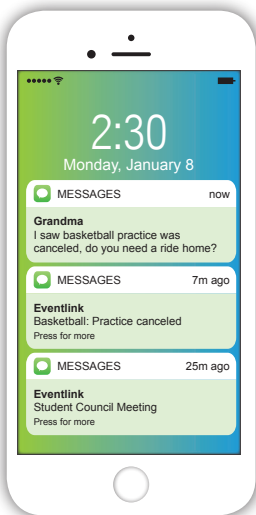

4. Add Calendars

- Click "My Calendars"
- Click "Manage My Calendars"

Manage: Calendars

Filter Available Calendars:

Available Calendars	My Calendars
<input type="checkbox"/> Baseball (Boys JV) Preview	<input type="checkbox"/> Basketball (Boys Fr)
<input type="checkbox"/> Baseball (Boys JV) - Practice Preview	<input type="checkbox"/> Basketball (Boys V)
<input type="checkbox"/> Baseball (Boys V) Preview	<input type="checkbox"/> Basketball (Girls 7)
<input type="checkbox"/> Baseball (Boys V) - Practice Preview	<input type="checkbox"/> Football (Boys V)
<input type="checkbox"/> Basketball (Boys 7) Preview	<input type="checkbox"/> Lafayette Catholic School System
<input type="checkbox"/> Basketball (Boys 7) - Practice Preview	<input type="checkbox"/> Lafayette Central Catholic Jr-Sr High School
<input type="checkbox"/> Basketball (Boys 8) Preview	
<input type="checkbox"/> Basketball (Boys 8) - Practice Preview	
<input type="checkbox"/> Basketball (Boys Fr) - Practice Preview	

eventlink™

eventlink.com

Stay up-to-date with Eventlink™ – the official calendar for academic, athletic, and extracurricular events.

STUDENTS AND PARENTS

Create your account, select the calendars of **ONLY** the teams, clubs, and activities **YOU** wish to know about. Eventlink will do the rest. You will receive a *Daily Event Summary* email every morning of **ONLY** the events you choose to know about. Also, receive notifications of changes and announcements via text message *and* email.

eventlink™

March 22, 2018

Reminder of your events scheduled for today

To: Amanda

Central Jr.-Sr. High School

All Day Blood Drive
Location: Gym 2

8:15 AM - 8:35 AM SLAM Mentor Groups

11:54 AM - 12:39 PM Project Discovery-Michelle Ellerman
Location: Conference Room - SKHS